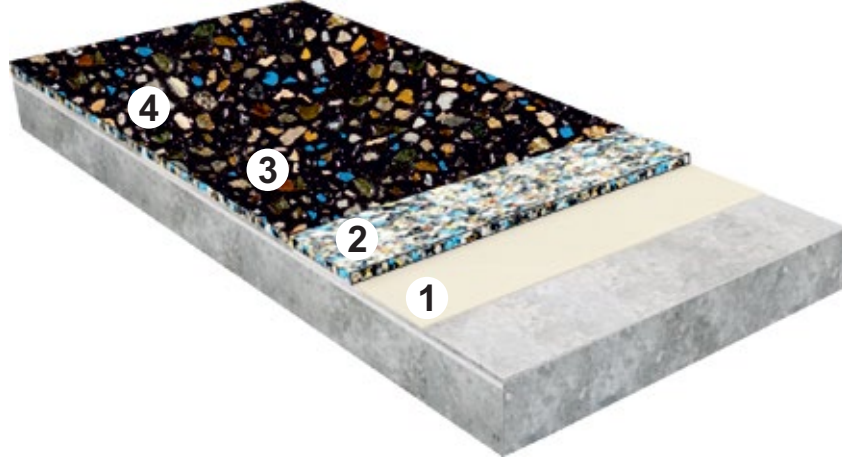

PEBBLEDECK®

Havuz Kaplama Sistemi Pool Coating Systems

Katman / Layer		Ürün Adı / Product Name	Açıklama	Description
1	Astar Primer	Zemin Floor FOX EPOTHANE® PRIMER HB	Epoksi esaslı, iki komponentli, nemli yüzeyler için, solventsiz, şeffaf astar	Epoxy based, two component, for humid surfaces, solvent-free, low viscosity, transparent primer
		Duvar Wall FOX EPOTHANE® PRIMER HB-HD	Epoksi esaslı, macun kıvamında, tixotropik astar seti	Epoxy based, grease consistency, thixotropic primer set
2	Kaplama Coating	Zemin Floor FOX STONECARPET® BINDER EP	Epoksi esaslı, iki komponentli, yüksek mukavemetli özel olarak seçilen doğal ve kuvars agregaların bağlayıcısıdır.	It is a binder of natural and quartz aggregates which are epoxy based, two components, high strength and specially selected.
		Duvar Wall FOX STONECARPET® BINDER T	Epoksi esaslı, iki komponentli, yüksek mukavemetli özel olarak seçilen doğal ve kuvars agregaların bağlayıcısıdır. Özellikle dikey uygulamalar için tasarlanmıştır.	It is a binder of natural and quartz aggregates which are epoxy based, two components, high strength and specially selected. It is specially designed for vertical applications.
		FOX PEBBLEDECK® AGREGA FOX PEBBLEDECK® AGGREGATE	Özel olarak seçilen doğal renkli agregaların kırılarak yakınıp elenmesi ve tamburlanması sonucu elde edilen, Fox Pebbledeck® sistemi agrega karışımıdır.	The Fox Pebbledeck® system, which is obtained by crushing, sieving and tumbling the specially selected natural colored aggregates, is the aggregate mixture.
3	Derz Dolgusu Joint Filler	FOX EPOXYFUGA FX142 PEBBLE	Epoksi reçine esaslı, derzlerinin doldurulmasında kullanılan, kimyasallara ve bakterilere dayanıklı, hijyenik, solventsiz, kolay uygulanan, derz dolgu malzemesidir.	It is an epoxy resin based, chemical and bacteria resistant, hygienic, solvent free, easy to use joint filling material.
4	Son Kat Topcoat	FOX DOMINO® PU SEALER FD793	Poliüretan esaslı, tek komponentli, solventli, her türlü beton zeminlerin tozmasının önlenmesinde, parlak görünüm kazanmasının sağlanmasında kullanılan, aşınma dayanımı yüksek koruyucu malzeme.	It is a polyurethane based, one component, solvent based, protective material with high abrasion resistance that is used to prevent dusting of all kinds of concrete floors and to provide gloss appearance.

Yukarıdaki katmanlar ve katmalarda belirtilen ürünler standart şartlar için verilmiştir. Standart şartlar dışındaki durumlarda sistem detayları ve ayrıntılı bilgi için teknik servisimize başvurunuz.

The layers and the products specified in the layers above are given for standard conditions. Please contact our technical service for system details and detailed information in cases other than standard conditions.