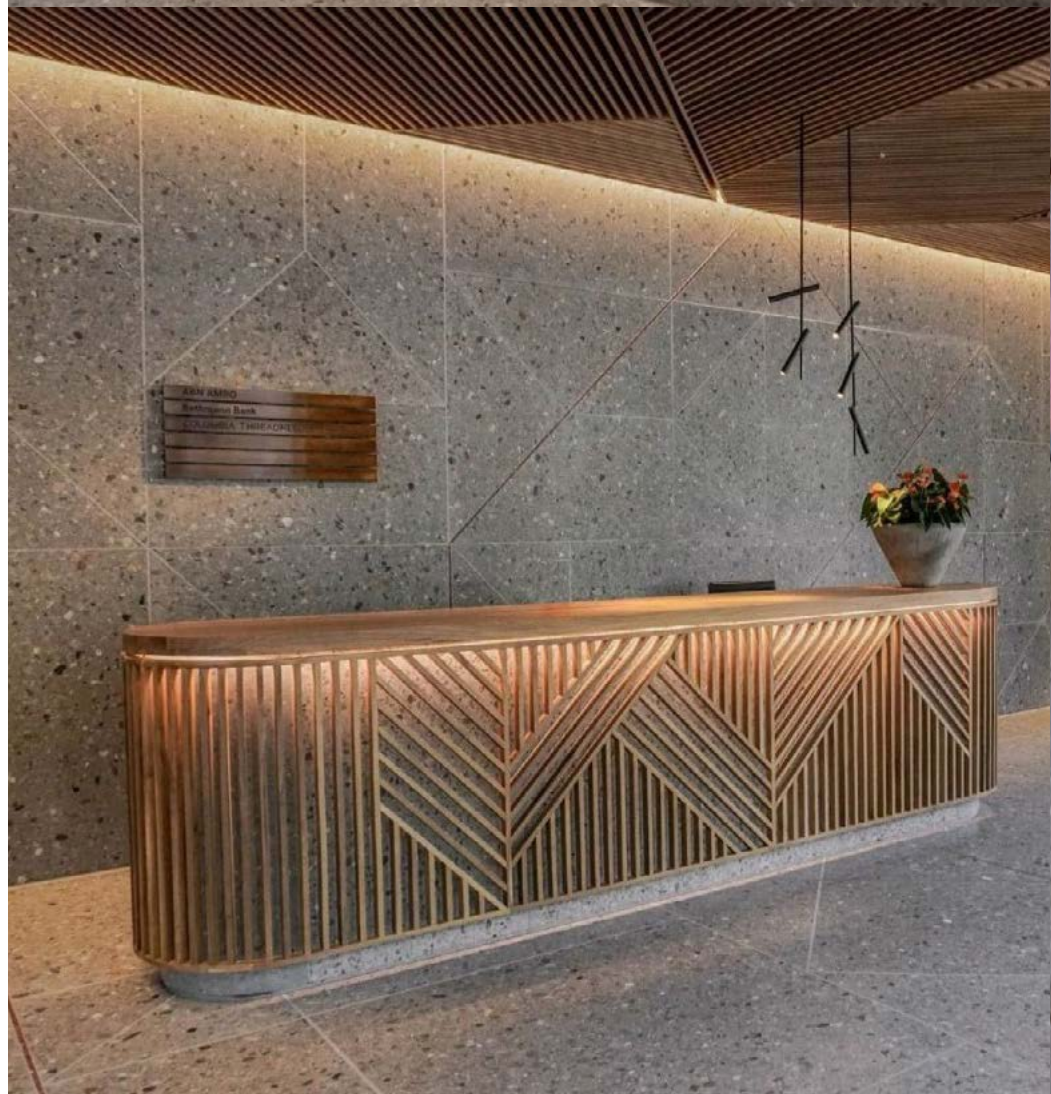

PRECASTO TERRAZZO